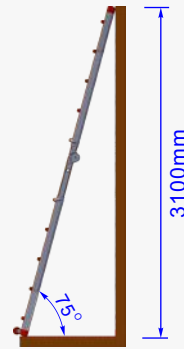

### Telescopic Multi Purpose Ladder

Product Ref : LYJL00405X

Weight : 13.2kg

Unextended

Extended by... ...1 rung

...2 rung

...3 rung

...4 rung

...5 rung

...6 rung

...7 rung

...8 rung