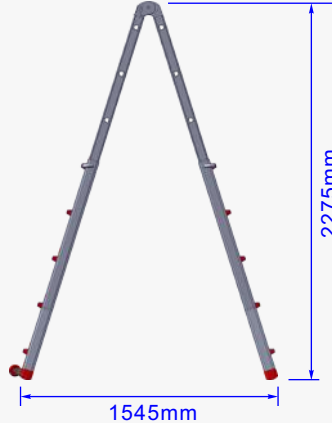

### Telescopic Multi Purpose Ladder

Product Ref : LYJL00405X

Weight : 13.2kg

Unextended

Extended by... ..1 rung

...2 rung

...3 rung

...4 rung