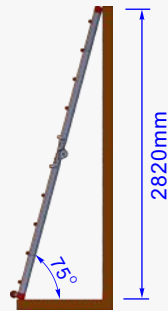

### Telescopic Multi Purpose Ladder

Product Ref : LYJL00405X

Weight : 13.2kg

Unextended

Extended by... ...1 rung

...2 rung

...3 rung

...4 rung