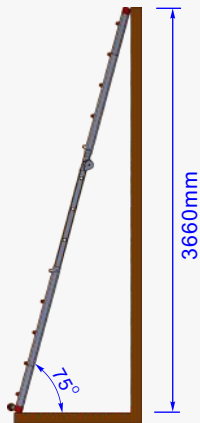

### Telescopic Multi Purpose Ladder

Product Ref : LYJL00405X

Weight : 13.2kg

Unextended

Extended by... ...1 rung

...2 rung

...3 rung

...4 rung

...5 rung

...6 rung

...7 rung

...8 rung