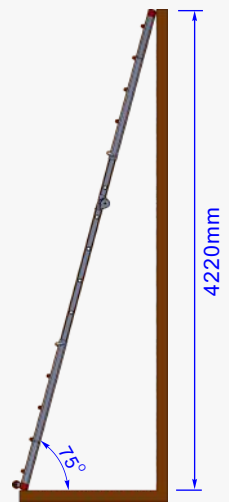

### Telescopic Multi Purpose Ladder

Product Ref : LYJL00405X

Weight : 13.2kg

Unextended

Extended by... ...1 rung

...2 rung

...3 rung

...4 rung

...5 rung

...6 rung

...7 rung

...8 rung