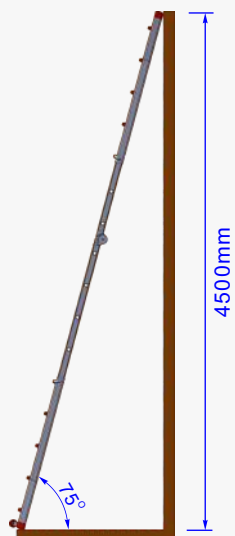

### Telescopic Multi Purpose Ladder

Product Ref : LYJL00405X

Weight : 13.2kg

Unextended

Extended by... ...1 rung

...2 rung

...3 rung

...4 rung

...5 rung

...6 rung

...7 rung

...8 rung