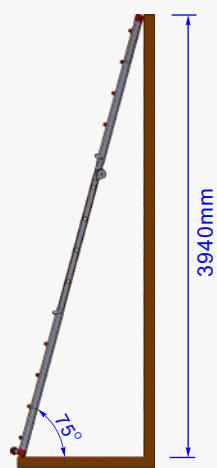

### Telescopic Multi Purpose Ladder

Product Ref : LYJL00405X

Weight : 13.2kg

Unextended

Extended by... ...1 rung

...2 rung

...3 rung

...4 rung

...5 rung

...6 rung

...7 rung

...8 rung