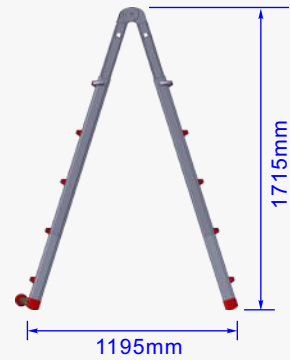

### Telescopic Multi Purpose Ladder

Product Ref : LYJL00405X

Weight : 13.2kg

Unextended

Extended by... ..1 rung

...2 rung

...3 rung

...4 rung