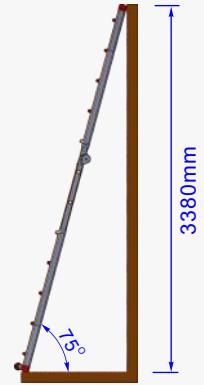

### Telescopic Multi Purpose Ladder

Product Ref : LYJL00405X

Weight : 13.2kg

Unextended

Extended by... ...1 rung

...2 rung

...3 rung

...4 rung

...5 rung

...6 rung

...7 rung

...8 rung