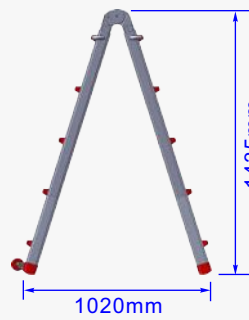

### Telescopic Multi Purpose Ladder

Product Ref : LYJL00405X

Weight : 13.2kg

Unextended

Extended by... ..1 rung

...2 rung

...3 rung

...4 rung