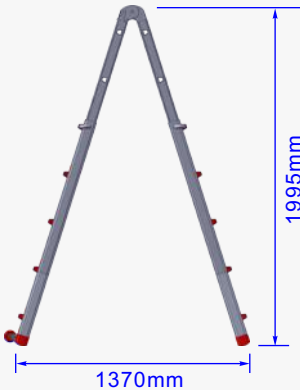

### Telescopic Multi Purpose Ladder

Product Ref : LYJL00405X

Weight : 13.2kg

Unextended

Extended by... ..1 rung

...2 rung

...3 rung

...4 rung