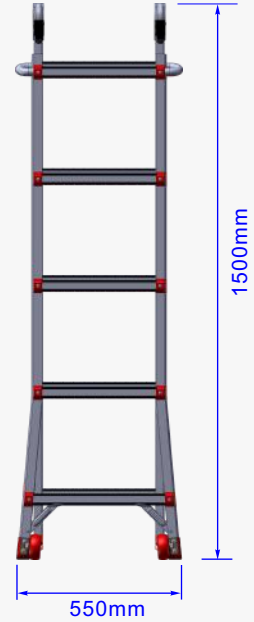

### Telescopic Multi Purpose Ladder

Product Ref : LYJL00405X

Weight : 13.2kg

Unextended

Extended by... ..1 rung

...2 rung

...3 rung

...4 rung