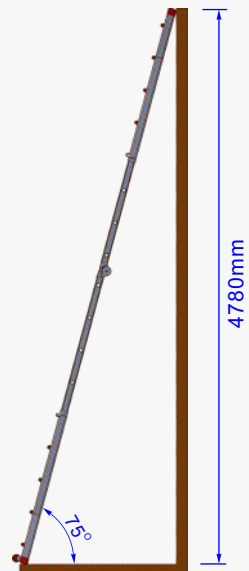

### Telescopic Multi Purpose Ladder

Product Ref : LYJL00405X

Weight : 13.2kg

Unextended

Extended by... ...1 rung

...2 rung

...3 rung

...4 rung

...5 rung

...6 rung

...7 rung

...8 rung