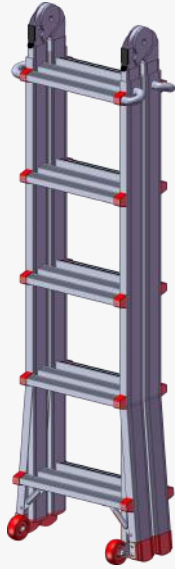

### Telescopic Multi Purpose Ladder

Product Ref : LYJL00405X

Weight : 13.2kg

Unextended

Extended by... ..1 rung

...2 rung

...3 rung

...4 rung