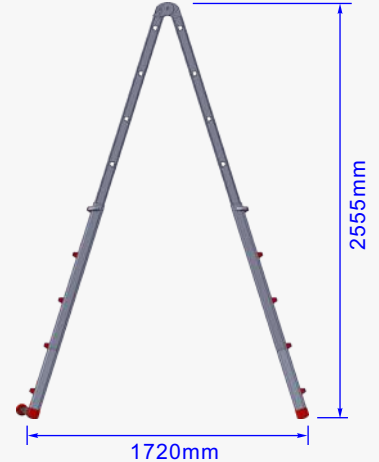

### Telescopic Multi Purpose Ladder

Product Ref : LYJL00405X

Weight : 13.2kg

Unextended

Extended by... ..1 rung

...2 rung

...3 rung

...4 rung